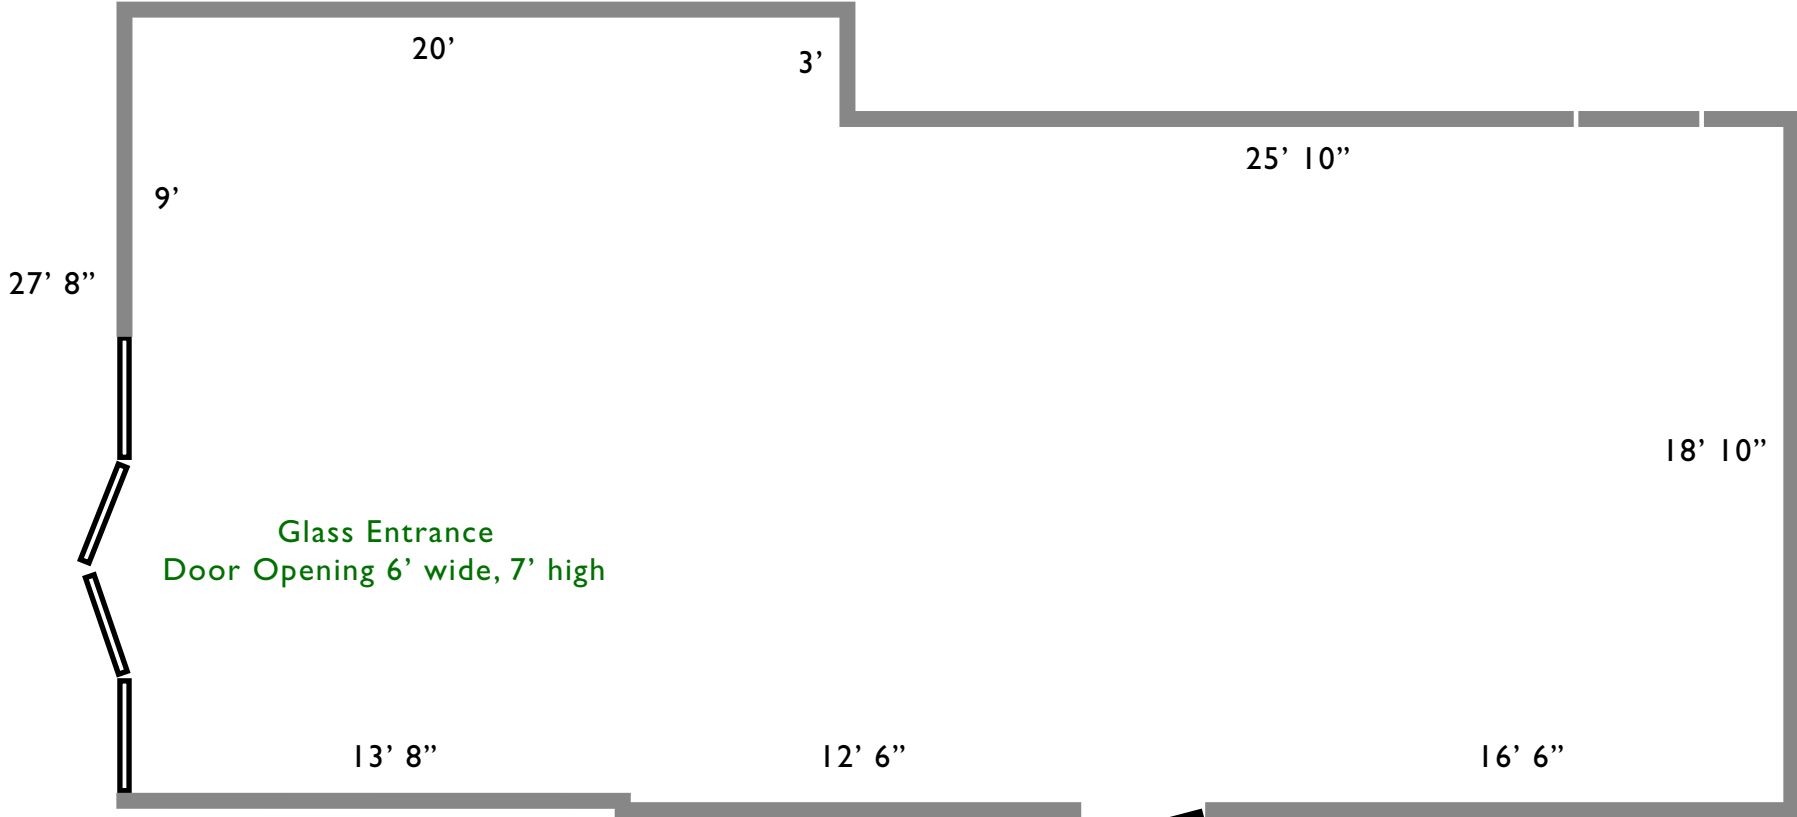

# ULM Bry Art Gallery

Carpeted wall 10' high  
120 running feet

0 1 2 3 4 5  
scale in feet

46' 2"