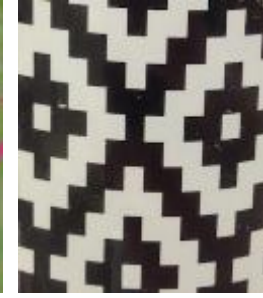

**PASTELS (will be lighter in person)**

Yellow      Teal      Blue      Lavender      Pink

**OTHER COLORS AVAILABLE**

Coral      Sea glass      White      Black

**THESE LISTED BELOW ARE IRON-ON (THERMAL TRANSFERS)**

Matte Gold      Glossy Gold Glitter      Matte Black

SPECIALTY PRINTS ARE MATTE VINYL, MUTLISURFACE, & NONPERMANENT

Polka Dots

Preppy Leaves

Aztec Geo

Old School Floral

Old World Map

Wooden Panels

Foil Gold (non-Matte)

Matte black

Matte Lavender

DECAL ORDER FORM FOR: \_\_\_\_\_  
 CONTACT INFO: \_\_\_\_\_ YEAR CLASSIFICATION: \_\_\_\_\_

**Monogram**, approximately 3x3in (width and greatest point in height)

EDGY

ROUND

TRADITIONAL

Initials (first, last, middle names): First\_\_\_\_, Last\_\_\_\_, Middle\_\_\_\_

- Glitter: \$5.00 \_\_\_\_\_
- Metallic: \$5.00 \_\_\_\_\_
- Pastel: \$4.00 \_\_\_\_\_
- Other colors: \$4.00 \_\_\_\_\_
- Iron-on: \$5.50 \_\_\_\_\_
- Specialty prints: \$5.00 \_\_\_\_\_