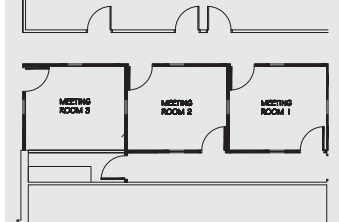

SPONSORSHIP PLACEMENT

NAMING OPPORTUNITIES

QUIET ROOMS 7
3 available ▶ \$20,000 ea.

CLASSROOM 123 8
1 available ▶ \$40,000 ea.

CLASSROOM 126 9
1 available ▶ \$30,000 ea.

CLASSROOM 128 10
1 available ▶ \$40,000 ea.

STUDENT LOUNGE 11
1 available ▶ \$30,000 ea.

**CONSTRUCTION
COMPUTER ROOM 12**
1 available ▶ \$100,000 ea.

**AUDITORIUM
RENOVATION 13**
1 available ▶ \$300,000 ea.

**2-STORY BAY
STRUCTURE 14**
1 available ▶ \$2,000,000 ea.