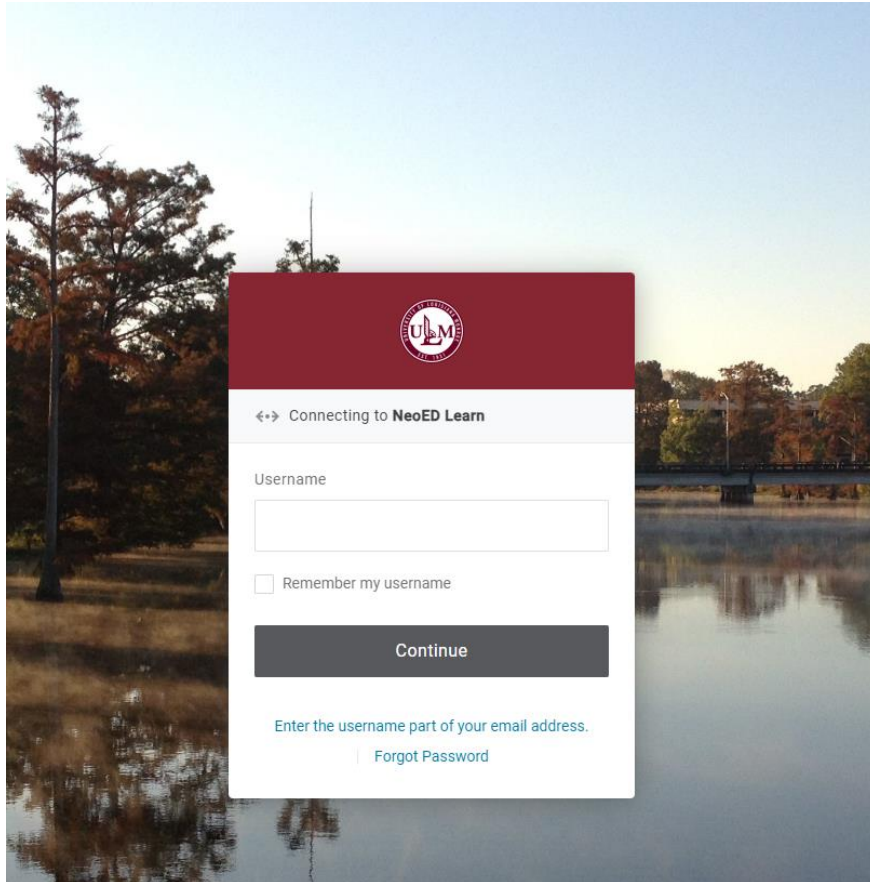

Accessing NEOED

1. Click on the [NEOED LEARN](#) link in the Training System Notice email and it will direct you to your One Login sign in page:

OR

2. Users can also directly go to <https://login.neoad.com/> then use the 'Login with SSO' and enter your code 'ulm' to get into our system.

NEOED

Username

Password

All fields are required

[Forgot your username or password?](#)

Login with SSO

EBOOK:

29 Hot Tips: Job Descriptions

A good job posting can
your institution attract

These 29 tips will improve
right impression when it

[VIEW TIPS](#)

[< Back to Login Page](#)

Login With SSO

Employer Code

ulm

↔ Connecting to **NeoED Learn**