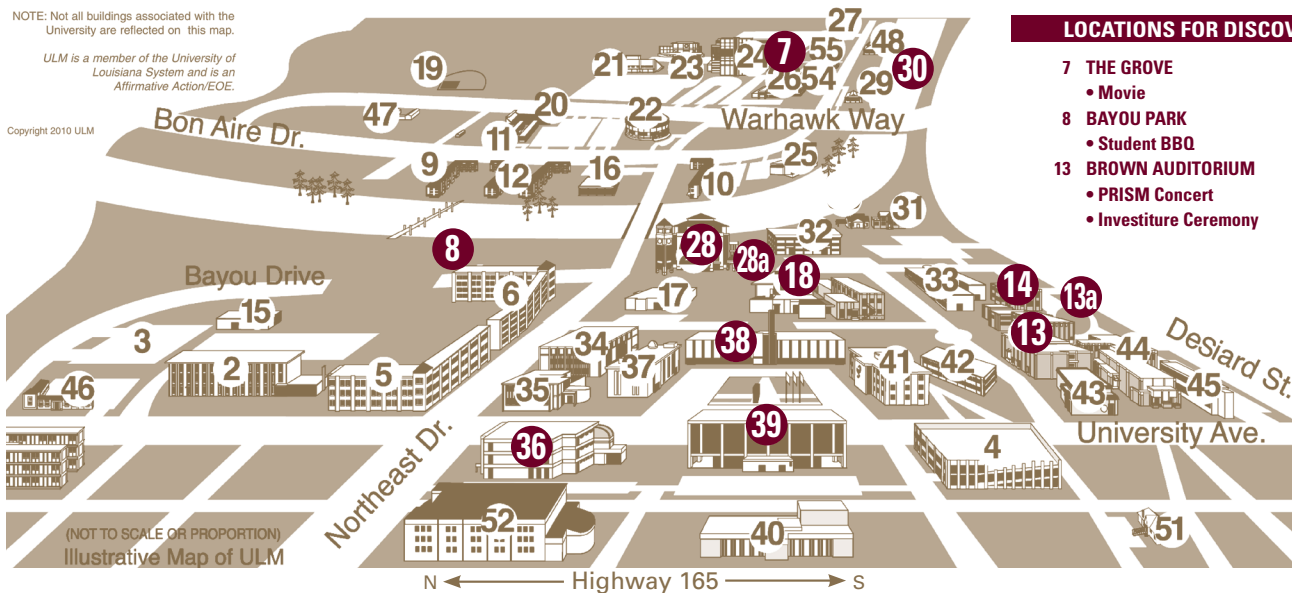

UNIVERSITY OF LOUISIANA AT MONROE • CAMPUS MAP

Copyright 2010 ULM

LOCATIONS FOR DISCOVER ULM WEEK EVENTS

7 THE GROVE	13a BROWN CIRCLE LAWN
• Movie	• Greg Johnson Reception
8 BAYOU PARK	14 BRY GALLERY
• Student BBQ	• Greg Johnson Art Event
13 BROWN AUDITORIUM	18 SUB BALLROOM
• PRISM Concert	• Terry Jones
• Investiture Ceremony	• Odell Riley
	• Ashley Hester
	28 ULM CONFERENCE CENTER (University Library)
	• Vicki Gilliam
	• Leo Honeycutt
	• Investiture Reception
	28a WARHAWK CIRCLE
	(next to library)
	• Mobile Dental Hygiene Unit
	30 BAYOU DESIARD
	• ULM Water Ski Team Exhibition
	36 NATURAL HISTORY MUSEUM
	• Museum Tour
	38 GEORGE T. WALKER HALL (formerly Administration Bldg)
	• Dedication
	39 NURSING AUDITORIUM
	• Paul Sylvester
	• Brad Keeney
	• Gary Jones

1. Madison Hall	9. Bayou Village Apts.	15. Coenen Hall	24. Malone Stadium	33. Stubbs Hall	42. Caldwell Hall	50. University Advancement Building
2. Ouachita Hall	10. Bayou Suites Residence Hall	16. Schulze Dining Hall	25. Lake C. Oxford Natatorium	34. Sandel Hall - Bookstore, Visitors Center/ Admissions, Testing	43. Sound of Today Band Building	51. ---
3. Parking Addition	11. Masur Hall	17. Clarke M. Williams Student Success Center	26. Activity Center	35. Garrett Hall	44. Biedenharn Hall - Recital Hall	52. Hemphill Airway and Computer Science Building
4. Intermodal Transit Facility	12. Bayou Village Apts.	18. Student Union Building/ Student Center - Post Office	27. University Park Intramural Complex	36. Chemistry & Natural Science	45. Filhiol Hall	53. Marriage & Family Therapy Complex
5. University Commons I	13. Brown Hall - Auditorium, Spyker & Black Box Theatres, Brown Annex	19. Softball Field	28. University Library	37. Hanna Hall	46. Student Health and Counseling Center	54. Golf Office
6. University Commons II - Bank, Residential Life, Warhawk I.D. Services		20. Heard Stadium (Tennis)	29. Anna Gray Noe Alumni Center	38. Administration Building	47. Physical Plant	55. Institute of Gerontology
7. The Grove		21. Brown Stadium	30. Bayou DeSiard	39. Nursing Building	48. Bon Aire-University Residence	56. Child Development Center (702 Cole Ave.)
8. Bayou Park	14. Bry Hall -Bry Gallery	22. Fant-Ewing Coliseum	31. University House	40. Construction Building	49. ULM Police	
		23. Baseball Stadium	32. Strauss Hall	41. Sugar Hall