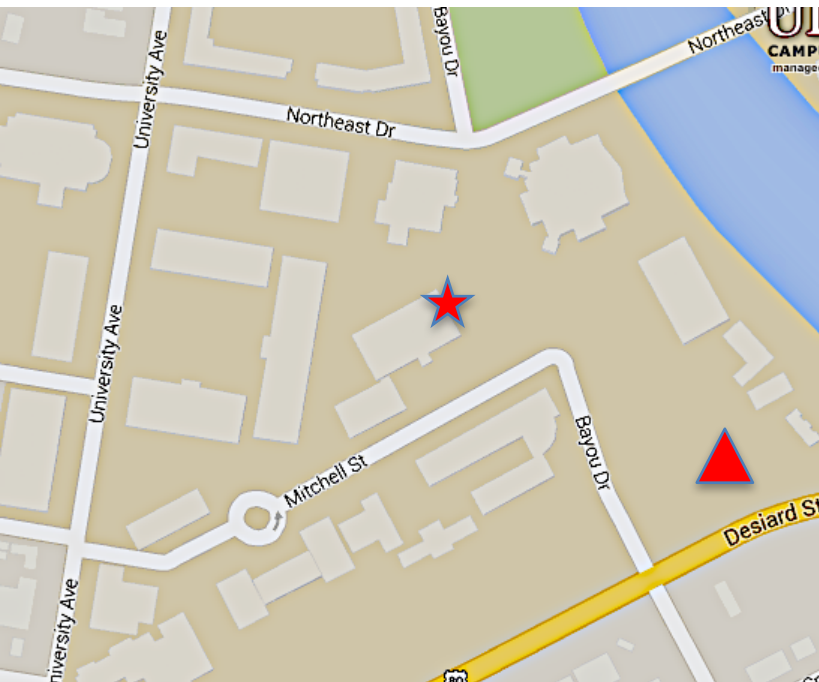

Teacher/Parent Parking Pass

Feb 9th and 10th, 2017

Region 3 Science Fair:

2nd floor Student Union Building, ULM Campus

Setup: Thursday February 9th from 4-6pm

Competition: Friday February 10th

Arrive by 8am; Judging from 8:15am-11am;

Lunch 11:30am-1:00pm;

Awards ceremony 1:00-1:45pm;

Meet with winners 1:45-2pm (Dismiss)

Parking/Drop off:

Parents may park in designated area east side of Bayou Drive close to Desaird (triangle on map). Drop offs maybe done at the Warhawk statue circle at the end of Bayou Dr. in front of Student Union Building (star on map).