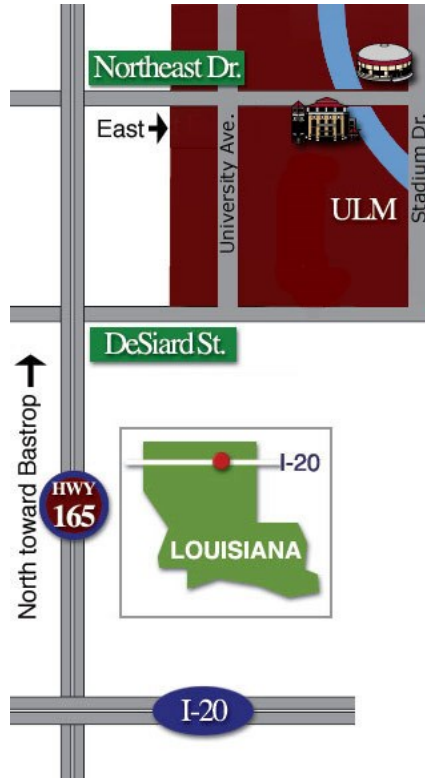

## Directions and Parking

Monroe is located along Interstate 20 (I-20) which runs east and west through north Louisiana.

### FROM I-20

ULM is north of I-20. To get to ULM from I-20, take the Bastrop exit (Exit 118) and travel north on US HWY 165.

1. From US HWY 165 take the DeSiard Street exit, turning right onto DeSiard Street.
2. Once on DeSiard, turn left at the 2nd stoplight (Bayou Drive.)
3. ULM's Student Union Building is located about 1/2 block on your left.
4. ULM's Library is located at the end of Bayou Drive on your right.

### FROM US HWY 165

1. From US HWY 165, turn east onto DeSiard Street.
2. Once on DeSiard, turn left at the 2nd stoplight (Bayou Drive.)
3. ULM's Student Union Building is located about 1/2 block on your left.
4. ULM's Library is located at the end of Bayou Drive on your right.

Use your smart device to scan this QR code to get GPS coordinates to ULM's Student Union Building - or - enter these coordinates into your GPS:

32° 31' 39.73" N  
92° 4' 24.37" W

--- FOLD HERE--- DISPLAY WITH PARKING PERMIT FACING UP ON DASHBOARD ---