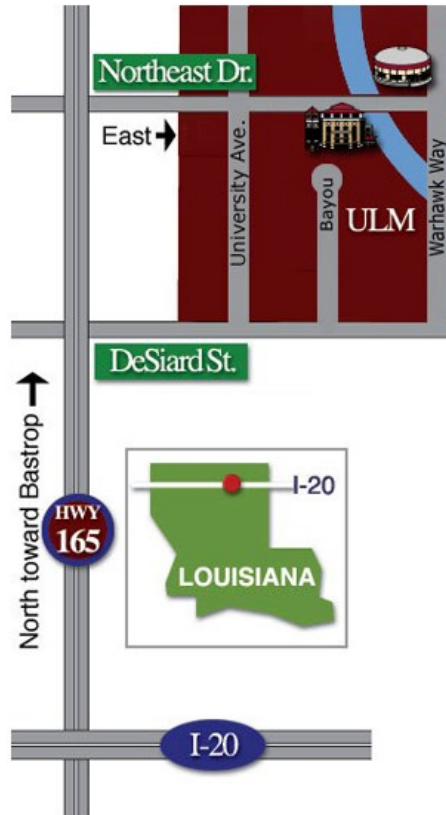

Directions to ULM

Monroe is located along Interstate 20 (I-20) which runs east and west through north Louisiana.

FROM I-20

ULM is north of I-20. To get to ULM from I-20, take the Bastrop exit (Exit 118) and travel north on US HWY 165.

1. From US HWY 165 take the DeSiard Street exit, turning right onto DeSiard Street.
2. Once on DeSiard, turn left at the 2nd stoplight (Bayou Drive.)
3. The ULM Library is about 1/2 block ahead.

FROM US HWY 165

1. From US HWY 165, turn east onto DeSiard Street.
2. Once on DeSiard, turn left at the 2nd stoplight (Bayou Drive.)
3. The ULM Library is about 1/2 block ahead.

Use your smart device to scan this QR code to get GPS coordinates to ULM's - or - enter these coordinates into your GPS:

32° 31' 43.20" N
92° 61' 20.75" W

Please leave this temporary parking permit on your dashboard!

FOLD HERE— DISPLAY WITH PARKING PERMIT FACING UP ON DASHBOARD

ULM Women's Symposium

TEMPORARY PARKING PERMIT