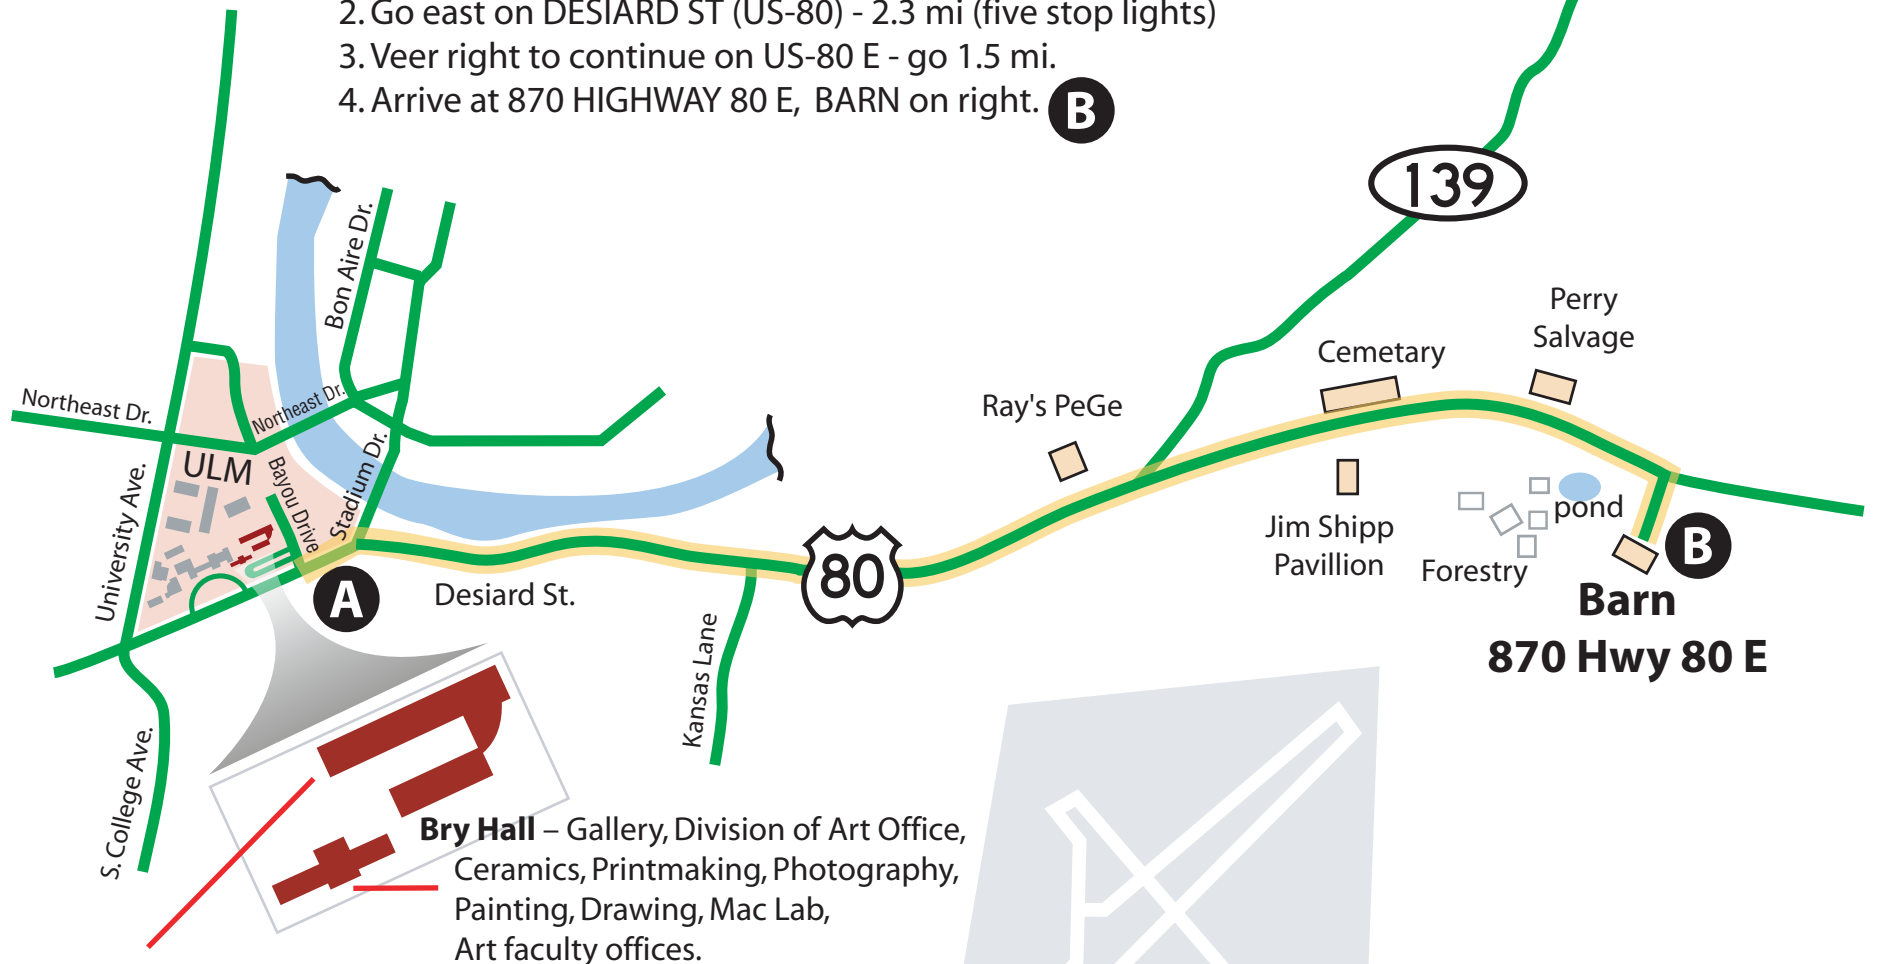

Directions To
ULM Agricultural Mechanical Facility/Sculpture Barn Phone: 345-0447

1. Starting at **A** the corner of BAYOU DR and DESIARD ST.
2. Go east on DESIARD ST (US-80) - 2.3 mi (five stop lights)
3. Veer right to continue on US-80 E - go 1.5 mi.
4. Arrive at 870 HIGHWAY 80 E, BARN on right. **B**