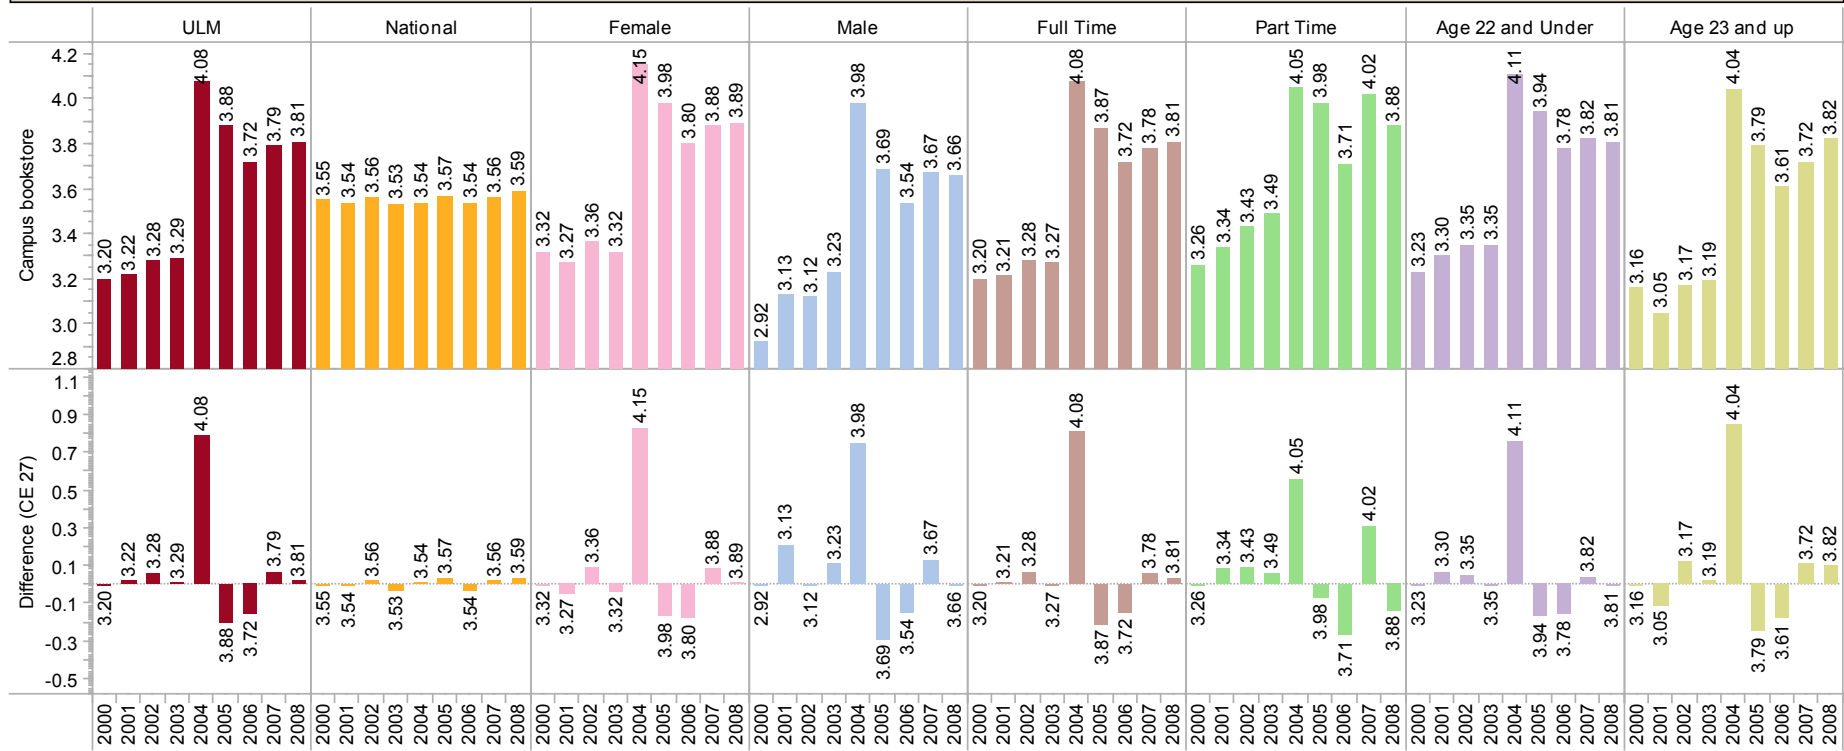

Act Student Opinion Survey Results - Page K.CE27

Campus Bookstore (CE27) - Facilities Aspects

Year		ULM	National	Female	Male	Full Time	Part Time	Age 22 and Under	Age 23 and up
2000	Campus bookstore	3.20	3.55	3.32	2.92	3.20	3.26	3.23	3.16
	Difference CE 27								
2001	Campus bookstore	3.22	3.54	3.27	3.13	3.21	3.34	3.30	3.05
	Difference CE 27	0.02	-0.01	-0.05	0.21	0.01	0.08	0.07	-0.11
2002	Campus bookstore	3.28	3.56	3.36	3.12	3.28	3.43	3.35	3.17
	Difference CE 27	0.06	0.02	0.09	-0.01	0.07	0.09	0.05	0.12
2003	Campus bookstore	3.29	3.53	3.32	3.23	3.27	3.49	3.35	3.19
	Difference CE 27	0.01	-0.03	-0.04	0.11	-0.01	0.06	0.00	0.02
2004	Campus bookstore	4.08	3.54	4.15	3.98	4.08	4.05	4.11	4.04
	Difference CE 27	0.79	0.01	0.83	0.75	0.81	0.56	0.76	0.85
2005	Campus bookstore	3.88	3.57	3.98	3.69	3.87	3.98	3.94	3.79
	Difference CE 27	-0.20	0.03	-0.17	-0.29	-0.21	-0.07	-0.17	-0.25
2006	Campus bookstore	3.72	3.54	3.80	3.54	3.72	3.71	3.78	3.61
	Difference CE 27	-0.16	-0.03	-0.18	-0.15	-0.15	-0.27	-0.16	-0.18
2007	Campus bookstore	3.79	3.56	3.88	3.67	3.78	4.02	3.82	3.72
	Difference CE 27	0.07	0.02	0.08	0.13	0.06	0.31	0.04	0.11
2008	Campus bookstore	3.81	3.59	3.89	3.66	3.81	3.88	3.81	3.82
	Difference CE 27	0.02	0.03	0.01	-0.01	0.03	-0.14	-0.01	0.10