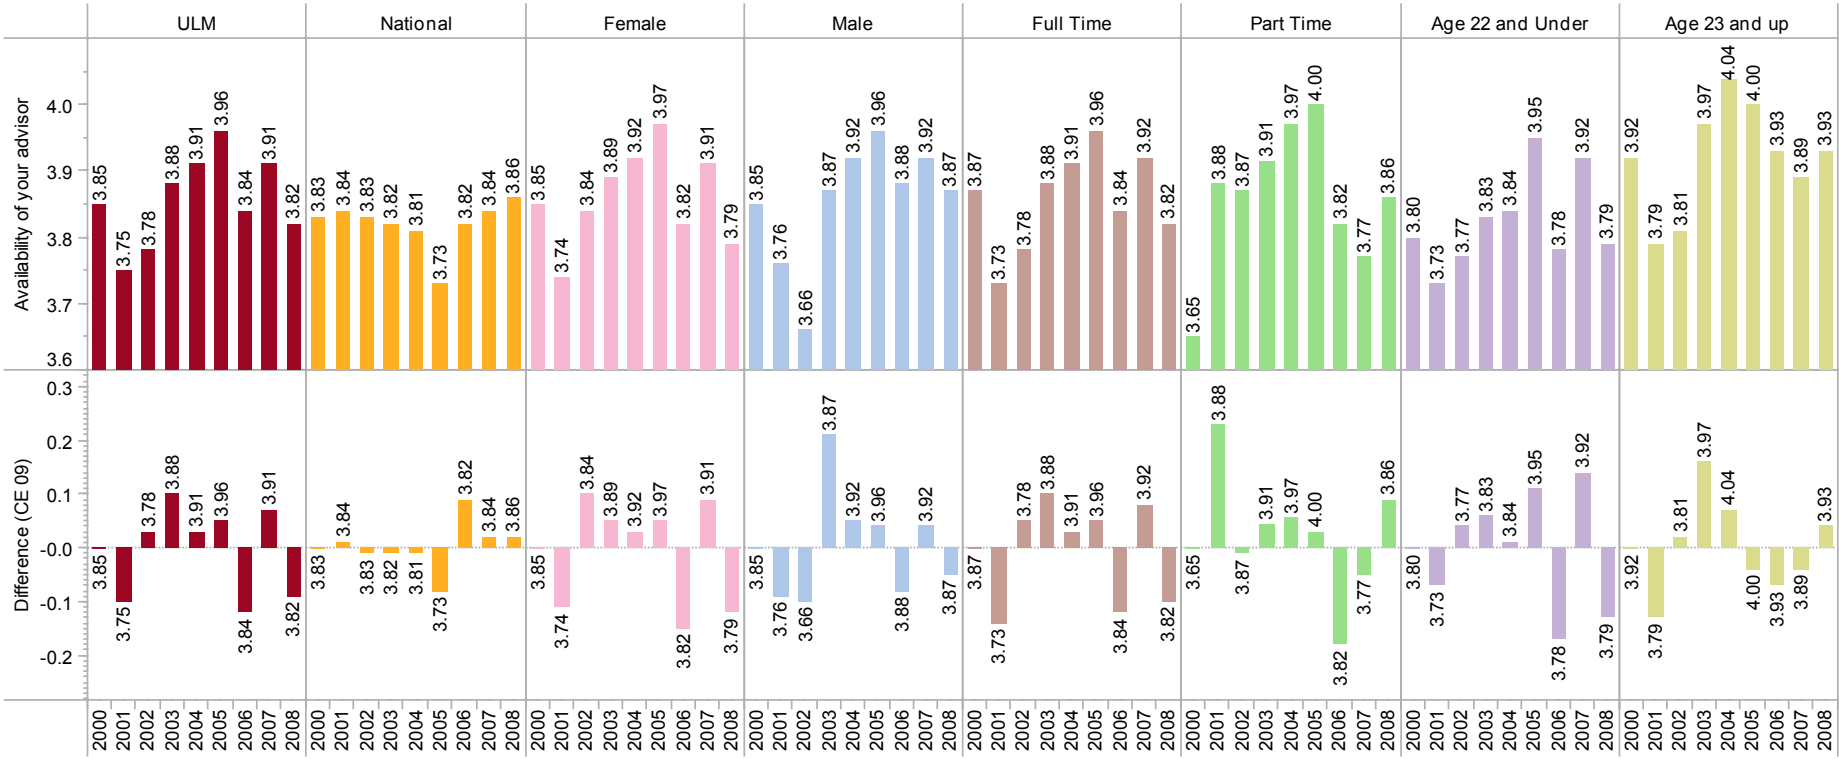

Act Student Opinion Survey Results - Page K.CE9

Availability of Your Advisor (CE9) - Academic Aspects

Year		ULM	National	Female	Male	Full Time	Part Time	Age 22 and Under	Age 23 and up
2000	Availability of your advisor	3.85	3.83	3.85	3.85	3.87	3.65	3.80	3.92
	Difference CE 09								
2001	Availability of your advisor	3.75	3.84	3.74	3.76	3.73	3.88	3.73	3.79
	Difference CE 09	-0.10	0.01	-0.11	-0.09	-0.14	0.23	-0.07	-0.13
2002	Availability of your advisor	3.78	3.83	3.84	3.66	3.78	3.87	3.77	3.81
	Difference CE 09	0.03	-0.01	0.10	-0.10	0.05	-0.01	0.04	0.02
2003	Availability of your advisor	3.88	3.82	3.89	3.87	3.88	3.91	3.83	3.97
	Difference CE 09	0.10	-0.01	0.05	0.21	0.10	0.04	0.06	0.16
2004	Availability of your advisor	3.91	3.81	3.92	3.92	3.91	3.97	3.84	4.04
	Difference CE 09	0.03	-0.01	0.03	0.05	0.03	0.06	0.01	0.07
2005	Availability of your advisor	3.96	3.73	3.97	3.96	3.96	4.00	3.95	4.00
	Difference CE 09	0.05	-0.08	0.05	0.04	0.05	0.03	0.11	-0.04
2006	Availability of your advisor	3.84	3.82	3.82	3.88	3.84	3.82	3.78	3.93
	Difference CE 09	-0.12	0.09	-0.15	-0.08	-0.12	-0.18	-0.17	-0.07
2007	Availability of your advisor	3.91	3.84	3.91	3.92	3.92	3.77	3.92	3.89
	Difference CE 09	0.07	0.02	0.09	0.04	0.08	-0.05	0.14	-0.04
2008	Availability of your advisor	3.82	3.86	3.79	3.87	3.82	3.86	3.79	3.93
	Difference CE 09	-0.09	0.02	-0.12	-0.05	-0.10	0.09	-0.13	0.04