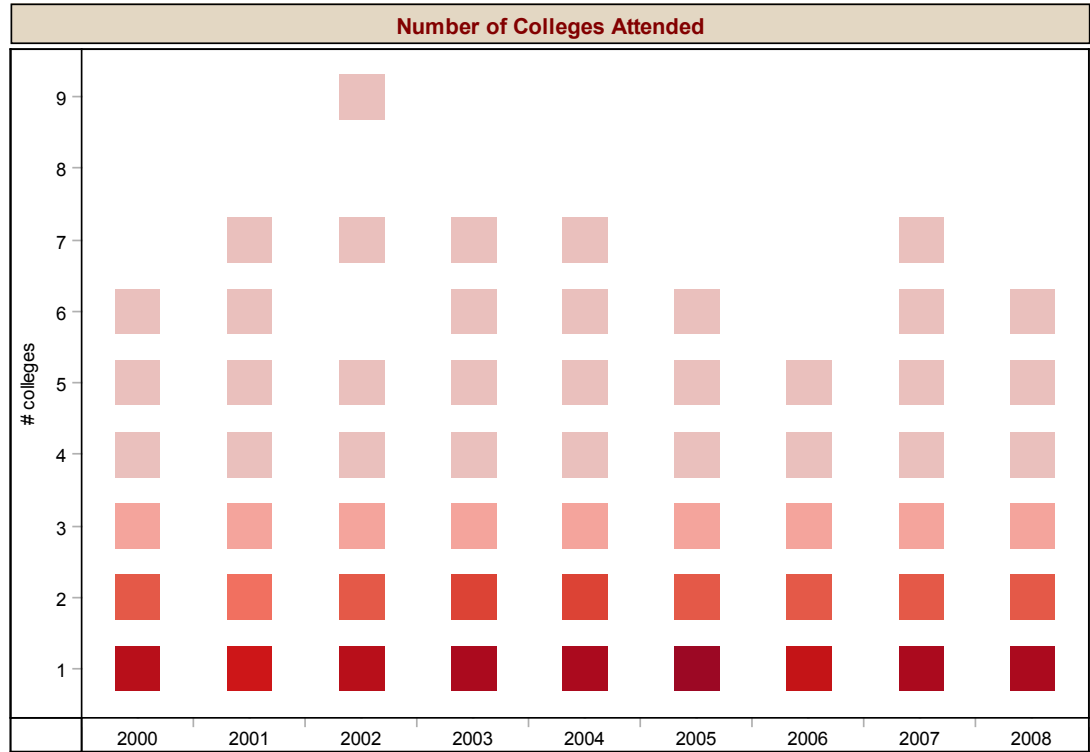

Transfers - Page D.21

Delta
■ Attended LDCC
■ Other

Count of Number of Records
 1 364

Transfer Hours of Undergraduate Students									
	2000	2001	2002	2003	2004	2005	2006	2007	2008
# Students	446	364	450	511	511	532	424	460	380
Avg. u trans hrs	59	69	68	70	66	61	59	61	61
Max. u trans hrs	240	230	244	276	249	213	242	243	184

Transfer Hours of Graduate Students									
	2000	2001	2002	2003	2004	2005	2006	2007	2008
# Students	11	15	9	32	17	41	23	24	5
Avg. g trans hrs	26	18	25	23	32	30	34	37	34
Max. g trans hrs	61	56	104	63	93	171	80	96	61