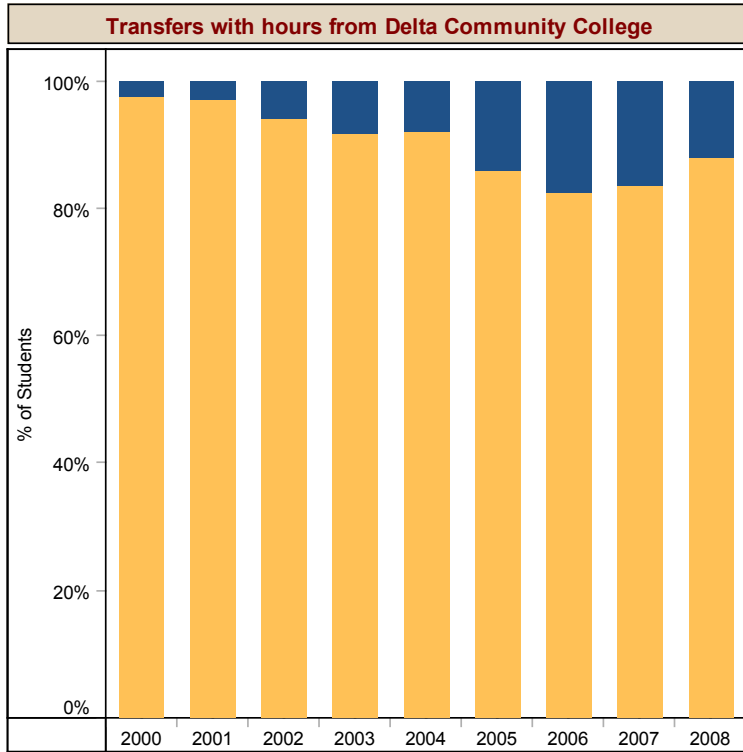

Transfers - Page D.21

Delta
■ Attended LDCC
■ Other

Count of Number of Records
 1 364

Transfer Hours of Undergraduate Students									
	2000	2001	2002	2003	2004	2005	2006	2007	2008
# Students	446	364	450	511	511	532	424	460	380
Avg. u trans hrs	59	69	68	70	66	61	59	61	61
Max. u trans hrs	240	230	244	276	249	213	242	243	184