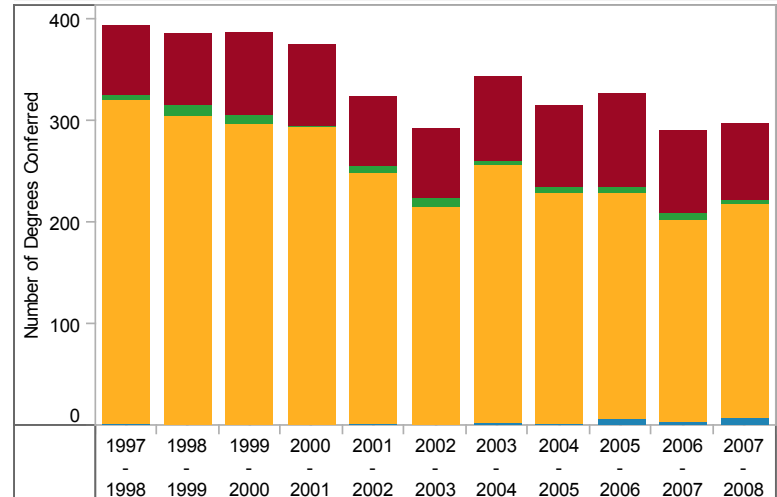

Number of Degrees Conferred by Ethnicity

ADJ RACE (group)

■ Minority Students   ■ White, non-Hispa..
■ Non-Resident Ali.   ■ Unknown