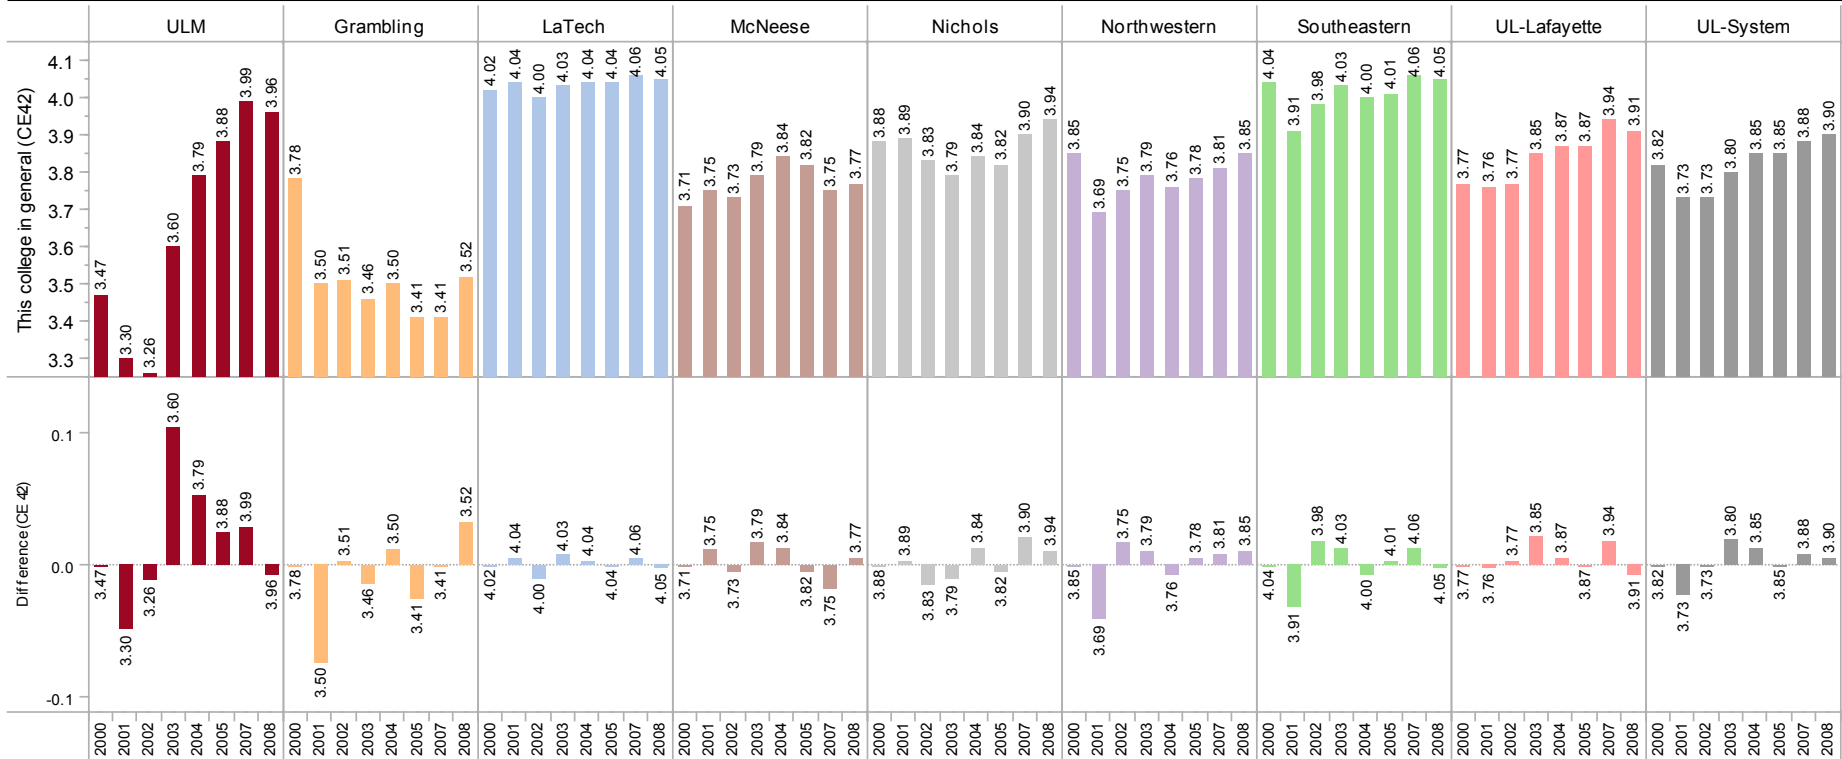

Act Student Opinion Survey Results - Page K.CE42.B

This College in General - ULS (CE42)

CE 42-This college in general and the % difference for each year is broken down according to each institution. The data is filtered for the UL SYSTEM, as well as Year, which excludes 2005 - the year which Hurricanes Katrina and Rita occurred.

Year		Grambling	LaTech	McNeese	Nichols	Northwestern	Southeastern	UL-Lafayette	ULM	UL-System
2000	This college in general	3.78	4.02	3.71	3.88	3.85	4.04	3.77	3.47	3.82
	Difference CE 42									
2001	This college in general	3.50	4.04	3.75	3.89	3.69	3.91	3.76	3.30	3.73
	Difference CE 42	-0.28	0.02	0.04	0.01	-0.16	-0.13	-0.01	-0.17	-0.09
2002	This college in general	3.51	4.00	3.73	3.83	3.75	3.98	3.77	3.26	3.73
	Difference CE 42	0.01	-0.04	-0.02	-0.06	0.06	0.07	0.01	-0.04	0.00
2003	This college in general	3.46	4.03	3.79	3.79	3.79	4.03	3.85	3.60	3.80
	Difference CE 42	-0.05	0.03	0.06	-0.04	0.04	0.05	0.08	0.34	0.07
2004	This college in general	3.50	4.04	3.84	3.84	3.76	4.00	3.87	3.79	3.85
	Difference CE 42	0.04	0.01	0.05	0.05	-0.03	-0.03	0.02	0.19	0.05
2005	This college in general	3.41	4.04	3.82	3.82	3.78	4.01	3.87	3.88	3.85
	Difference CE 42	-0.09	0.00	-0.02	-0.02	0.02	0.01	0.00	0.09	0.00
2006	This college in general				3.82	3.82			3.83	
	Difference CE 42	-3.41	-4.04	-3.82	0.00	0.04	-4.01	-3.87	-0.05	-3.85
2007	This college in general	3.41	4.06	3.75	3.90	3.81	4.06	3.94	3.99	3.88
	Difference CE 42	3.41	4.06	3.75	0.08	-0.01	4.06	3.94	0.16	3.88
2008	This college in general	3.52	4.05	3.77	3.94	3.85	4.05	3.91	3.96	3.90
	Difference CE 42	0.11	-0.01	0.02	0.04	0.04	-0.01	-0.03	-0.03	0.02